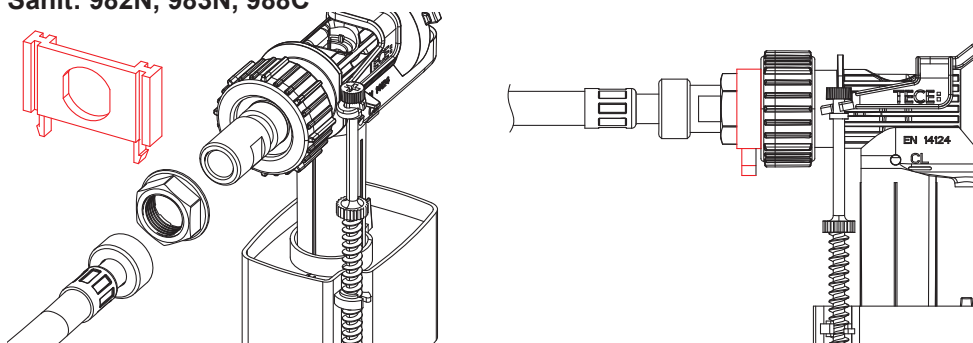

Grohe: GD 2

Grohe: AV1

Grohe: 6–9 I

Grohe: 6 1/3 I

Sanit: Ineo Plus, Ineo Solo, Ineo 80, Ineo, Ineo In

Sanit: CC-120-L-FO-2V-L

Sanit: 982N, 983N, 988C

Sanit: 980N, 995N